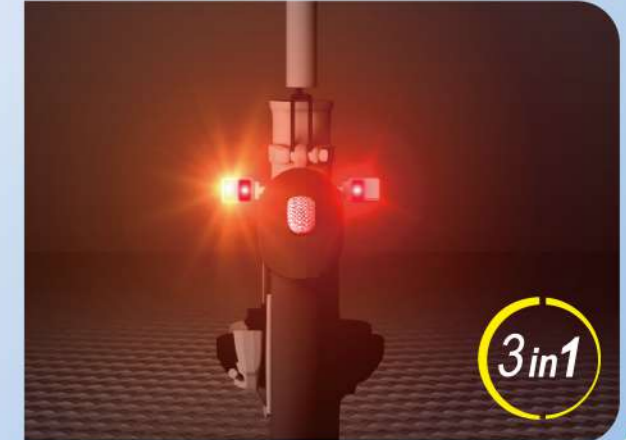

E-MARK & DOT Approved LED Lights

Multifunction Tail Light & Turn Signal Light

12V DC / 6-120V DC (OPTIONAL)

T2

< Tail Light >

ECE R50

Position Light / Brake Light
License Plate Light

3in1

T2E

< Tail Light >

ECE R50

Position Light /
Brake Light

2in1

AT-F1
FLAT

< Front Turn Signal Light >

ECE R148

Position Light /
Turn Signal Light (ECE)

2in1

AT-F2
SOLID

< Front Turn Signal Light >

ECE R148

Position Light /
Turn Signal Light (ECE)

2in1

AT-R1

< Rear Turn Signal Light >

ECE R148

Position Light / Brake Light
/ Turn Signal Light

3in1

AT-R2

< Rear Turn Signal Light >

ECE R148

Position Light / Brake Light
/ Turn Signal Light

3in1

E-MARK

Super Mini Turn Signal Light

12V DC / 6-120V DC (OPTIONAL)

Legal on Road

ATM-R

ECE R148

Position Light / Brake light
Turn Signal Light

DIMENSION Solid: W 37 × H 22 × D 19.5 mm
Flat: W 30 × H 22 × D 19.5 mm

< Rear Turn Signal Light >

3in1

ATM-F

ECE R148

Position Light /
Turn Signal Light

DIMENSION Solid: W 37 × H 22 × D 19.5 mm
Flat: W 30 × H 22 × D 19.5 mm

< Front Turn Signal Light >

2in1

12V DC / 6-120V DC (OPTIONAL)

A1

< Turn Signal Light >

ECE R148

Turn Signal Light

T2-P

< License Plate Light >

ECE R50

License Plate Light

BRIGHTSTARTW
www.brightstartw.com