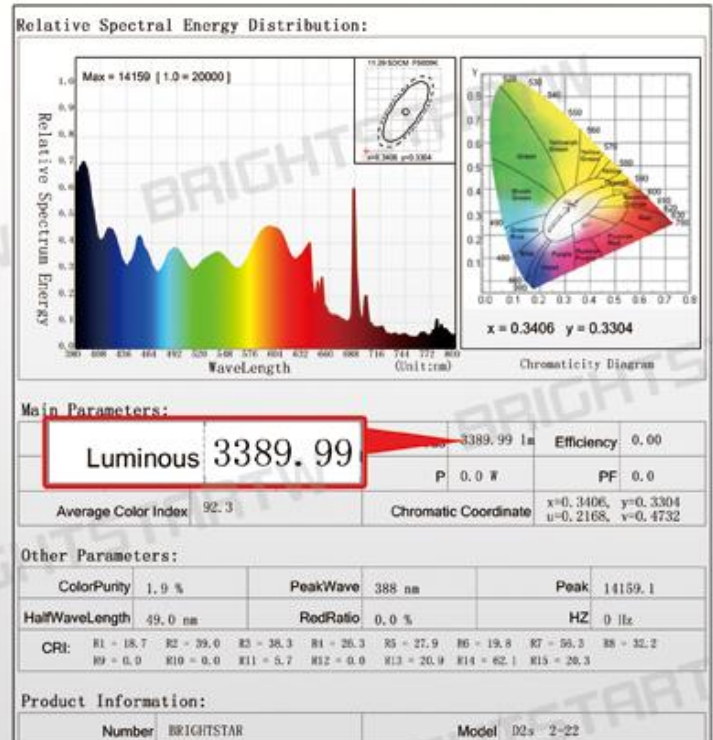

Stable Performance & Long Lasting Brightness Equals OSXXM

Professional Lumen Test by Integrating Sphere Photometers

O Brand D2S

BRIGHTSTARTW D2S

Light SpectroPhotoColorMeter Analysis Report

Light SpectroPhotoColorMeter Analysis Report