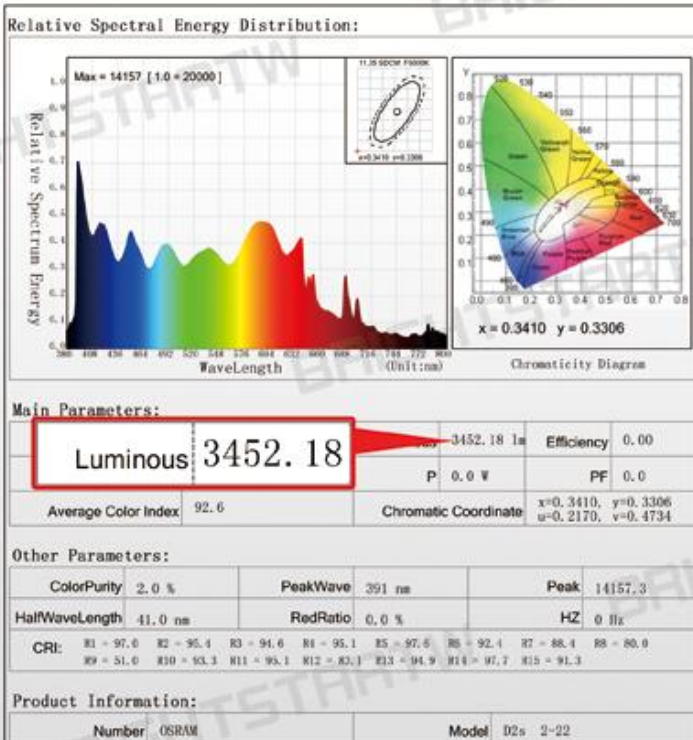

Stable Performance & Long Lasting Brightness Equals OSXXM

Professional Lumen Test by Integrating Sphere Photometers

O Brand D2S

BRIGHTSTARTW D2S

Light SpectroPhotoColorMeter Analysis Report

Light SpectroPhotoColorMeter Analysis Report